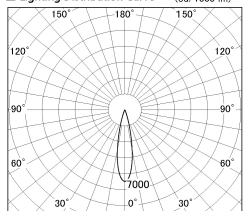

Installation	Recessed mount
Type	CAMOS Hospitality Antiglare downlight (DD130)
Fixture wattage	12.1W
Beam angle	22 deg
Color Temp.	2700K
CRI	Ra>90
Luminous	687 lm
Body	Die-cast aluminum alloy
Body finish	N/A
Trim finish	Black
Reflector finish	Mirror
IP Rate	IP20
Light source	COB module
Input Voltage	AC220~240V
Dimming Type	1-10v Dimmable
Certificate	CE, CCC
Cut Hole	60mm

■ Lighting Distribution Curve (cd/1000 lm)