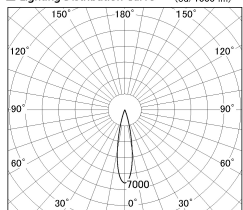

Installation	Recessed mount	
Type	CAMOS Hospitality	Antiglare downlight (DD130)
Fixture wattage	12.1W	
Beam angle	22 deg	
Color Temp.	2700K	
CRI	Ra>90	
Luminous	701 lm	
Body	Die-cast aluminum alloy	
Body finish	N/A	
Trim finish	Black	
Reflector finish	White	
IP Rate	IP20	
Light source	COB module	
Input Voltage	AC220~240V	
Dimming Type	1-10v Dimmable	
Certificate	CE, CCC	
Cut Hole	60mm	

■ Lighting Distribution Curve (cd/1000 lm)