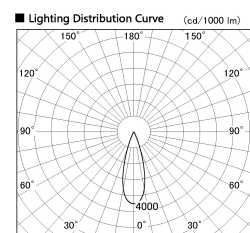

Item no. DD130-1235BB9027-DM1

Series Name: CAMOS Hospitality
Antiglare downlight (DD130)

Installation	Recessed mount
Type	CAMOS Hospitality Antiglare downlight (DD130)
Fixture wattage	12.1W
Beam angle	31 deg
Color Temp.	2700K
CRI	Ra>90
Luminous	709 lm
Body	Die-cast aluminum alloy
Body finish	N/A
Trim finish	Black
Reflector finish	Black
IP Rate	IP20
Light source	COB module
Input Voltage	AC220~240V
Dimming Type	1-10v Dimmable
Certificate	CE, CCC
Cut Hole	60mm