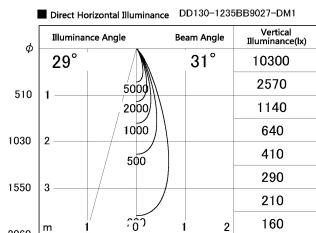

Item no. DD130-1235BB9027-DM1

Series Name: CAMOS Hospitality
Antiglare downlight (DD130)

Installation	Recessed mount
Type	CAMOS Hospitality Antiglare downlight (DD130)
Fixture wattage	12.1W
Beam angle	31 deg
Color Temp.	2700K
CRI	Ra>90
Luminous	709 lm
Body	Die-cast aluminum alloy
Body finish	N/A
Trim finish	Black
Reflector finish	Black
IP Rate	IP20
Light source	COB module
Input Voltage	AC220~240V
Dimming Type	1-10v Dimmable
Certificate	CE, CCC
Cut Hole	60mm