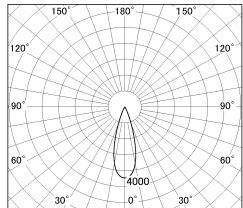

Installation	Recessed mount
Type	CAMOS Hospitality Antiglare downlight (DD130)
Fixture wattage	12.1W
Beam angle	31 deg
Color Temp.	2700K
CRI	Ra>90
Luminous	715 lm
Body	Die-cast aluminum alloy
Body finish	N/A
Trim finish	Black
Reflector finish	Mirror
IP Rate	IP20
Light source	COB module
Input Voltage	AC220~240V
Dimming Type	1-10v Dimmable
Certificate	CE, CCC
Cut Hole	60mm

■ Lighting Distribution Curve (cd/1000 lm)