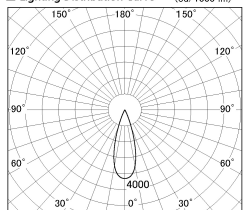

Installation	Recessed mount
Type	CAMOS Hospitality Antiglare downlight (DD130)
Fixture wattage	12.1W
Beam angle	31 deg
Color Temp.	2700K
CRI	Ra>90
Luminous	728 lm
Body	Die-cast aluminum alloy
Body finish	N/A
Trim finish	Black
Reflector finish	White
IP Rate	IP20
Light source	COB module
Input Voltage	AC220~240V
Dimming Type	1-10v Dimmable
Certificate	CE, CCC
Cut Hole	60mm

■ Lighting Distribution Curve (cd/1000 lm)