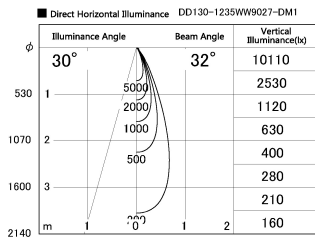

Item no. DD130-1235WW9027-DM1

Series Name: CAMOS Hospitality  
Antiglare downlight (DD130)

Installation	Recessed mount
Type	CAMOS Hospitality Antiglare downlight (DD130)
Fixture wattage	12.1W
Beam angle	31 deg
Color Temp.	2700K
CRI	Ra>90
Luminous	728 lm
Body	Die-cast aluminum alloy
Body finish	N/A
Trim finish	White
Reflector finish	White
IP Rate	IP20
Light source	COB module
Input Voltage	AC220~240V
Dimming Type	1-10v Dimmable
Certificate	CE, CCC
Cut Hole	60mm