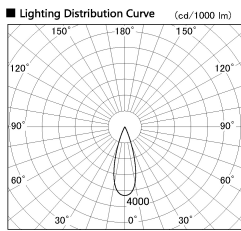

Item no. DD130-1235WW9027-DM1

Series Name: CAMOS Hospitality  
Antiglare downlight (DD130)

Installation	Recessed mount
Type	CAMOS Hospitality Antiglare downlight (DD130)
Fixture wattage	12.1W
Beam angle	31 deg
Color Temp.	2700K
CRI	Ra>90
Luminous	728 lm
Body	Die-cast aluminum alloy
Body finish	N/A
Trim finish	White
Reflector finish	White
IP Rate	IP20
Light source	COB module
Input Voltage	AC220~240V
Dimming Type	1-10v Dimmable
Certificate	CE, CCC
Cut Hole	60mm