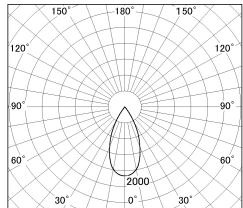

Installation	Recessed mount
Type	CAMOS Hospitality Antiglare downlight (DD130)
Fixture wattage	12.1W
Beam angle	47 deg
Color Temp.	2700K
CRI	Ra>90
Luminous	677 lm
Body	Die-cast aluminum alloy
Body finish	N/A
Trim finish	White
Reflector finish	Mirror
IP Rate	IP20
Light source	COB module
Input Voltage	AC220~240V
Dimming Type	1-10v Dimmable
Certificate	CE, CCC
Cut Hole	60mm

■ Lighting Distribution Curve (cd./1000 lm)