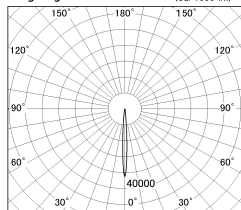

Installation	Recessed mount
Type	CAMOS Hospitality Antiglare downlight (DD130)
Fixture wattage	3.5W
Beam angle	7 deg
Color Temp.	3000K
CRI	Ra>90
Luminous	145 lm
Body	Die-cast aluminum alloy
Body finish	N/A
Trim finish	White
Reflector finish	Black
IP Rate	IP20
Light source	SMD module
Input Voltage	AC220~240V
Dimming Type	1-10v Dimmable
Certificate	CE, CCC
Cut Hole	60mm

■ Lighting Distribution Curve (cd./1000 lm)