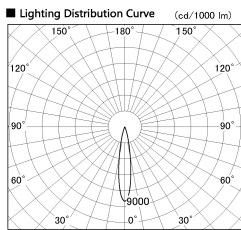

Item no. DD130-0515BW9030-DM1

Series Name: CAMOS Hospitality  
Antiglare downlight (DD130)

Installation	Recessed mount
Type	CAMOS Hospitality Antiglare downlight (DD130)
Fixture wattage	7.2W
Beam angle	17 deg
Color Temp.	3000K
CRI	Ra>90
Luminous	426 lm
Body	Die-cast aluminum alloy
Body finish	N/A
Trim finish	White
Reflector finish	Black
IP Rate	IP20
Light source	COB module
Input Voltage	AC220~240V
Dimming Type	1-10v Dimmable
Certificate	CE, CCC
Cut Hole	60mm