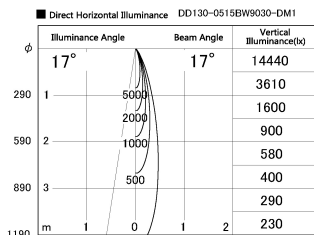

Item no. DD130-0515BW9030-DM1

Series Name: CAMOS Hospitality  
Antiglare downlight (DD130)

Installation	Recessed mount
Type	CAMOS Hospitality Antiglare downlight (DD130)
Fixture wattage	7.2W
Beam angle	17 deg
Color Temp.	3000K
CRI	Ra>90
Luminous	426 lm
Body	Die-cast aluminum alloy
Body finish	N/A
Trim finish	White
Reflector finish	Black
IP Rate	IP20
Light source	COB module
Input Voltage	AC220~240V
Dimming Type	1-10v Dimmable
Certificate	CE, CCC
Cut Hole	60mm