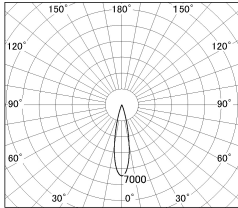

■ Lighting Distribution Curve (cd/1000 lm)