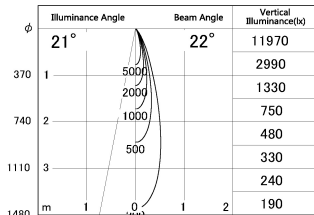

Item no. DD130-0525BW9030-DM1

Series Name: CAMOS Hospitality
Antiglare downlight (DD130)

■ Lighting Distribution Curve (cd/1000 lm)

Installation	Recessed mount
Type	CAMOS Hospitality Antiglare downlight (DD130)
Fixture wattage	7.2W
Beam angle	22 deg
Color Temp.	3000K
CRI	Ra>90
Luminous	476 lm
Body	Die-cast aluminum alloy
Body finish	N/A
Trim finish	White
Reflector finish	Black
IP Rate	IP20
Light source	COB module
Input Voltage	AC220~240V
Dimming Type	1-10v Dimmable
Certificate	CE, CCC
Cut Hole	60mm