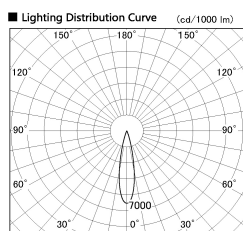

Item no. DD130-0525CB9030-DM1

Series Name: CAMOS Hospitality  
Antiglare downlight (DD130)

■ Direct Horizontal Illuminance DD130-0525CB9030-DM1

φ	Illuminance Angle	Beam Angle	Vertical Illuminance (lx)
	21°	22°	12390
370	1	5000	3100
740	2	2000	1380
1110	3	1000	770
1480	m	500	500
			340
			250
			190

Installation	Recessed mount
Type	CAMOS Hospitality Antiglare downlight (DD130)
Fixture wattage	7.2W
Beam angle	22 deg
Color Temp.	3000K
CRI	Ra>90
Luminous	484 lm
Body	Die-cast aluminum alloy
Body finish	N/A
Trim finish	Black
Reflector finish	Black Chrome
IP Rate	IP20
Light source	COB module
Input Voltage	AC220~240V
Dimming Type	1-10v Dimmable
Certificate	CE, CCC
Cut Hole	60mm