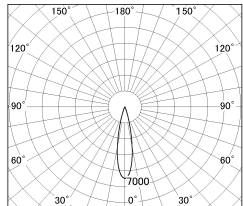

Installation	Recessed mount
Type	CAMOS Hospitality Antiglare downlight (DD130)
Fixture wattage	7.2W
Beam angle	22 deg
Color Temp.	3000K
CRI	Ra>90
Luminous	484 lm
Body	Die-cast aluminum alloy
Body finish	N/A
Trim finish	White
Reflector finish	Mirror
IP Rate	IP20
Light source	COB module
Input Voltage	AC220~240V
Dimming Type	1-10v Dimmable
Certificate	CE, CCC
Cut Hole	60mm

■ Lighting Distribution Curve (cd./1000 lm)