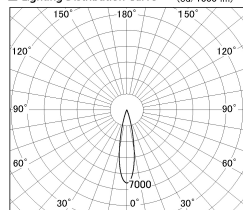

Installation	Recessed mount
Type	CAMOS Hospitality Antiglare downlight (DD130)
Fixture wattage	7.2W
Beam angle	22 deg
Color Temp.	3000K
CRI	Ra>90
Luminous	493 lm
Body	Die-cast aluminum alloy
Body finish	N/A
Trim finish	Black
Reflector finish	White
IP Rate	IP20
Light source	COB module
Input Voltage	AC220~240V
Dimming Type	1-10v Dimmable
Certificate	CE, CCC
Cut Hole	60mm

■ Lighting Distribution Curve (cd/1000 lm)