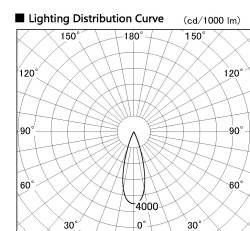

Item no. DD130-0535BB9030-DM1

Series Name: CAMOS Hospitality
Antiglare downlight (DD130)

| | |
|------------------|--|
| Installation | Recessed mount |
| Type | CAMOS Hospitality Antiglare downlight (DD130) |
| Fixture wattage | 7.2W |
| Beam angle | 31 deg |
| Color Temp. | 3000K |
| CRI | Ra>90 |
| Luminous | 499 lm |
| Body | Die-cast aluminum alloy |
| Body finish | N/A |
| Trim finish | Black |
| Reflector finish | Black |
| IP Rate | IP20 |
| Light source | COB module |
| Input Voltage | AC220~240V |
| Dimming Type | 1-10v Dimmable |
| Certificate | CE, CCC |
| Cut Hole | 60mm |