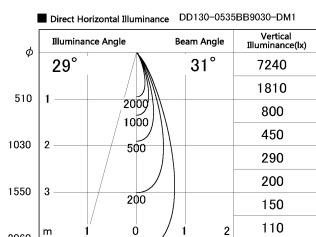

Item no. DD130-0535BB9030-DM1

Series Name: CAMOS Hospitality
Antiglare downlight (DD130)

| | |
|------------------|--|
| Installation | Recessed mount |
| Type | CAMOS Hospitality Antiglare downlight (DD130) |
| Fixture wattage | 7.2W |
| Beam angle | 31 deg |
| Color Temp. | 3000K |
| CRI | Ra>90 |
| Luminous | 499 lm |
| Body | Die-cast aluminum alloy |
| Body finish | N/A |
| Trim finish | Black |
| Reflector finish | Black |
| IP Rate | IP20 |
| Light source | COB module |
| Input Voltage | AC220~240V |
| Dimming Type | 1-10v Dimmable |
| Certificate | CE, CCC |
| Cut Hole | 60mm |