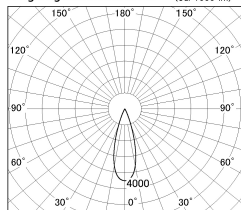

Installation	Recessed mount
Type	
Fixture wattage	7.2W
Beam angle	31 deg
Color Temp.	3000K
CRI	Ra>90
Luminous	499 lm
Body	Die-cast aluminum alloy
Body finish	N/A
Trim finish	White
Reflector finish	Black
IP Rate	IP20
Light source	COB module
Input Voltage	AC220~240V
Dimming Type	1-10v Dimmable
Certificate	CE, CCC
Cut Hole	60mm

■ Lighting Distribution Curve (cd/1000 lm)