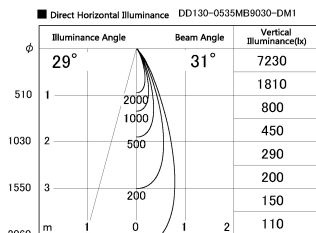

Item no. DD130-0535MB9030-DM1

Series Name: CAMOS Hospitality
Antiglare downlight (DD130)

Installation	Recessed mount
Type	CAMOS Hospitality Antiglare downlight (DD130)
Fixture wattage	7.2W
Beam angle	31 deg
Color Temp.	3000K
CRI	Ra>90
Luminous	504 lm
Body	Die-cast aluminum alloy
Body finish	N/A
Trim finish	Black
Reflector finish	Mirror
IP Rate	IP20
Light source	COB module
Input Voltage	AC220~240V
Dimming Type	1-10v Dimmable
Certificate	CE, CCC
Cut Hole	60mm