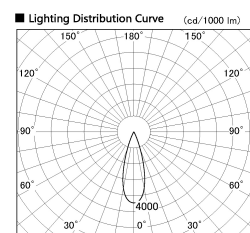

Item no. DD130-0535MB9030-DM1

Series Name: CAMOS Hospitality
Antiglare downlight (DD130)

Installation	Recessed mount
Type	CAMOS Hospitality Antiglare downlight (DD130)
Fixture wattage	7.2W
Beam angle	31 deg
Color Temp.	3000K
CRI	Ra>90
Luminous	504 lm
Body	Die-cast aluminum alloy
Body finish	N/A
Trim finish	Black
Reflector finish	Mirror
IP Rate	IP20
Light source	COB module
Input Voltage	AC220~240V
Dimming Type	1-10v Dimmable
Certificate	CE, CCC
Cut Hole	60mm