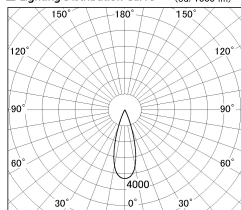

Installation	Recessed mount
Type	CAMOS Hospitality Antiglare downlight (DD130)
Fixture wattage	7.2W
Beam angle	31 deg
Color Temp.	3000K
CRI	Ra>90
Luminous	512 lm
Body	Die-cast aluminum alloy
Body finish	N/A
Trim finish	Black
Reflector finish	White
IP Rate	IP20
Light source	COB module
Input Voltage	AC220~240V
Dimming Type	1-10v Dimmable
Certificate	CE, CCC
Cut Hole	60mm

■ Lighting Distribution Curve (cd/1000 lm)