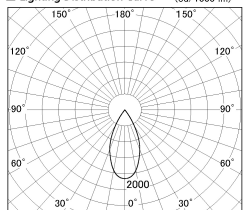

Installation	Recessed mount
Type	CAMOS Hospitality Antiglare downlight (DD130)
Fixture wattage	7.2W
Beam angle	47 deg
Color Temp.	3000K
CRI	Ra>90
Luminous	482 lm
Body	Die-cast aluminum alloy
Body finish	N/A
Trim finish	Black
Reflector finish	White
IP Rate	IP20
Light source	COB module
Input Voltage	AC220~240V
Dimming Type	1-10v Dimmable
Certificate	CE, CCC
Cut Hole	60mm

■ Lighting Distribution Curve (cd/1000 lm)