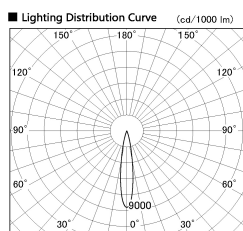

Item no. DD130-1215CB9030-DM1

Series Name: CAMOS Hospitality  
Antiglare downlight (DD130)

■ Direct Horizontal Illuminance DD130-1215CB9030-DM1

φ	Illuminance Angle	Beam Angle	Vertical Illuminance (lx)
	17°	17°	21940
290			5490
1	10000		2440
	5000		1370
590	2000		880
	1000		610
890	500		450
1190	m	0 1 2	340

Installation	Recessed mount
Type	CAMOS Hospitality Antiglare downlight (DD130)
Fixture wattage	12.1W
Beam angle	17 deg
Color Temp.	3000K
CRI	Ra>90
Luminous	632 lm
Body	Die-cast aluminum alloy
Body finish	N/A
Trim finish	Black
Reflector finish	Black Chrome
IP Rate	IP20
Light source	COB module
Input Voltage	AC220~240V
Dimming Type	1-10v Dimmable
Certificate	CE, CCC
Cut Hole	60mm