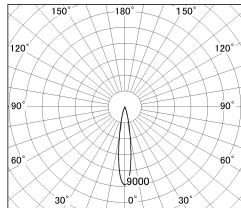

Installation	Recessed mount
Type	CAMOS Hospitality Antiglare downlight (DD130)
Fixture wattage	12.1W
Beam angle	17 deg
Color Temp.	3000K
CRI	Ra>90
Luminous	639 lm
Body	Die-cast aluminum alloy
Body finish	N/A
Trim finish	Black
Reflector finish	Mirror
IP Rate	IP20
Light source	COB module
Input Voltage	AC220~240V
Dimming Type	1-10v Dimmable
Certificate	CE, CCC
Cut Hole	60mm

■ Lighting Distribution Curve (cd/1000 lm)