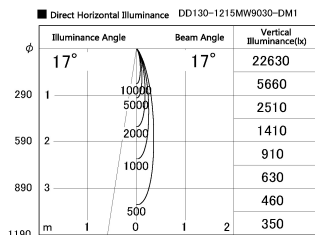

Item no. DD130-1215MW9030-DM1

Series Name: CAMOS Hospitality
Antiglare downlight (DD130)

Installation	Recessed mount
Type	CAMOS Hospitality Antiglare downlight (DD130)
Fixture wattage	12.1W
Beam angle	17 deg
Color Temp.	3000K
CRI	Ra>90
Luminous	639 lm
Body	Die-cast aluminum alloy
Body finish	N/A
Trim finish	White
Reflector finish	Mirror
IP Rate	IP20
Light source	COB module
Input Voltage	AC220~240V
Dimming Type	1-10v Dimmable
Certificate	CE, CCC
Cut Hole	60mm