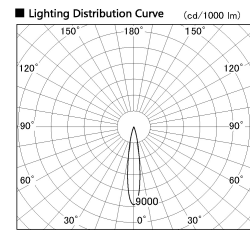

Item no. DD130-1215MW9030-DM1

Series Name: CAMOS Hospitality
Antiglare downlight (DD130)

Installation	Recessed mount
Type	CAMOS Hospitality Antiglare downlight (DD130)
Fixture wattage	12.1W
Beam angle	17 deg
Color Temp.	3000K
CRI	Ra>90
Luminous	639 lm
Body	Die-cast aluminum alloy
Body finish	N/A
Trim finish	White
Reflector finish	Mirror
IP Rate	IP20
Light source	COB module
Input Voltage	AC220~240V
Dimming Type	1-10v Dimmable
Certificate	CE, CCC
Cut Hole	60mm