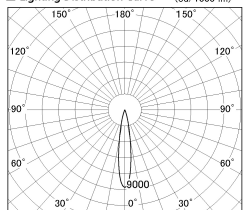

■ Lighting Distribution Curve (cd/1000 lm)

φ	Illuminance Angle	Beam Angle	Vertical Illuminance (lx)		
290	17°	17°	22990		
1			5750		
500			2550		
2			1440		
890			920		
3			640		
1190			470		
m	1	0	1	2	360

Installation	Recessed mount
Type	CAMOS Hospitality Antiglare downlight (DD130)
Fixture wattage	12.1W
Beam angle	17 deg
Color Temp.	3000K
CRI	Ra>90
Luminous	652 lm
Body	Die-cast aluminum alloy
Body finish	N/A
Trim finish	Black
Reflector finish	White
IP Rate	IP20
Light source	COB module
Input Voltage	AC220~240V
Dimming Type	1-10v Dimmable
Certificate	CE, CCC
Cut Hole	60mm