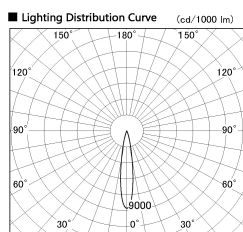

Item no. DD130-1215WW9030-DM1

Series Name: CAMOS Hospitality
Antiglare downlight (DD130)

Installation	Recessed mount
Type	
Fixture wattage	12.1W
Beam angle	17 deg
Color Temp.	3000K
CRI	Ra>90
Luminous	652 lm
Body	Die-cast aluminum alloy
Body finish	N/A
Trim finish	White
Reflector finish	White
IP Rate	IP20
Light source	COB module
Input Voltage	AC220~240V
Dimming Type	1-10v Dimmable
Certificate	CE, CCC
Cut Hole	60mm