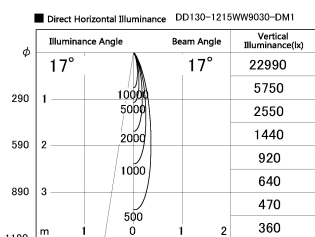

Item no. DD130-1215WW9030-DM1

Series Name: CAMOS Hospitality
Antiglare downlight (DD130)

Installation	Recessed mount
Type	
Fixture wattage	12.1W
Beam angle	17 deg
Color Temp.	3000K
CRI	Ra>90
Luminous	652 lm
Body	Die-cast aluminum alloy
Body finish	N/A
Trim finish	White
Reflector finish	White
IP Rate	IP20
Light source	COB module
Input Voltage	AC220~240V
Dimming Type	1-10v Dimmable
Certificate	CE, CCC
Cut Hole	60mm