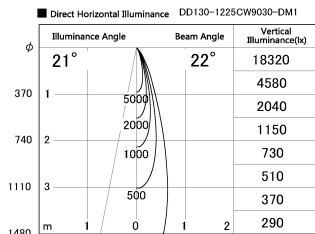

Item no. DD130-1225CW9030-DM1

Series Name: CAMOS Hospitality  
Antiglare downlight (DD130)

Installation	Recessed mount
Type	CAMOS Hospitality Antiglare downlight (DD130)
Fixture wattage	12.1W
Beam angle	22 deg
Color Temp.	3000K
CRI	Ra>90
Luminous	717 lm
Body	Die-cast aluminum alloy
Body finish	N/A
Trim finish	White
Reflector finish	Black Chrome
IP Rate	IP20
Light source	COB module
Input Voltage	AC220~240V
Dimming Type	1-10v Dimmable
Certificate	CE, CCC
Cut Hole	60mm