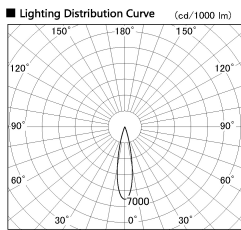

Item no. DD130-1225CW9030-DM1

Series Name: CAMOS Hospitality  
Antiglare downlight (DD130)

Installation	Recessed mount
Type	CAMOS Hospitality Antiglare downlight (DD130)
Fixture wattage	12.1W
Beam angle	22 deg
Color Temp.	3000K
CRI	Ra>90
Luminous	717 lm
Body	Die-cast aluminum alloy
Body finish	N/A
Trim finish	White
Reflector finish	Black Chrome
IP Rate	IP20
Light source	COB module
Input Voltage	AC220~240V
Dimming Type	1-10v Dimmable
Certificate	CE, CCC
Cut Hole	60mm