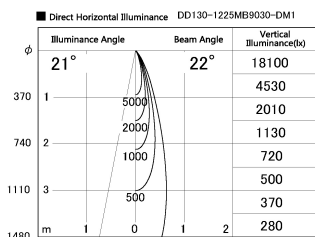

Item no. DD130-1225MB9030-DM1

Series Name: CAMOS Hospitality  
Antiglare downlight (DD130)

Installation	Recessed mount
Type	CAMOS Hospitality Antiglare downlight (DD130)
Fixture wattage	12.1W
Beam angle	22 deg
Color Temp.	3000K
CRI	Ra>90
Luminous	716 lm
Body	Die-cast aluminum alloy
Body finish	N/A
Trim finish	Black
Reflector finish	Mirror
IP Rate	IP20
Light source	COB module
Input Voltage	AC220~240V
Dimming Type	1-10v Dimmable
Certificate	CE, CCC
Cut Hole	60mm