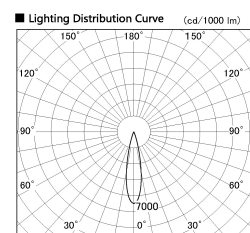

Item no. DD130-1225MB9030-DM1

Series Name: CAMOS Hospitality  
Antiglare downlight (DD130)

Installation	Recessed mount
Type	CAMOS Hospitality Antiglare downlight (DD130)
Fixture wattage	12.1W
Beam angle	22 deg
Color Temp.	3000K
CRI	Ra>90
Luminous	716 lm
Body	Die-cast aluminum alloy
Body finish	N/A
Trim finish	Black
Reflector finish	Mirror
IP Rate	IP20
Light source	COB module
Input Voltage	AC220~240V
Dimming Type	1-10v Dimmable
Certificate	CE, CCC
Cut Hole	60mm