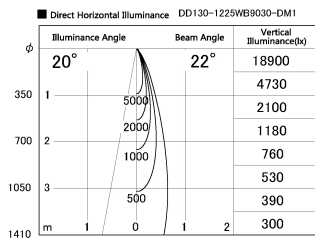

Item no. DD130-1225WB9030-DM1

Series Name: CAMOS Hospitality
Antiglare downlight (DD130)

Installation	Recessed mount
Type	CAMOS Hospitality Antiglare downlight (DD130)
Fixture wattage	12.1W
Beam angle	22 deg
Color Temp.	3000K
CRI	Ra>90
Luminous	731 lm
Body	Die-cast aluminum alloy
Body finish	N/A
Trim finish	Black
Reflector finish	White
IP Rate	IP20
Light source	COB module
Input Voltage	AC220~240V
Dimming Type	1-10v Dimmable
Certificate	CE, CCC
Cut Hole	60mm