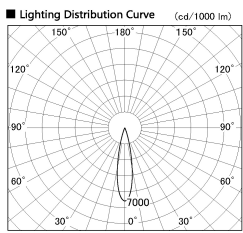

Item no. DD130-1225WB9030-DM1

Series Name: CAMOS Hospitality
Antiglare downlight (DD130)

Installation	Recessed mount
Type	CAMOS Hospitality Antiglare downlight (DD130)
Fixture wattage	12.1W
Beam angle	22 deg
Color Temp.	3000K
CRI	Ra>90
Luminous	731 lm
Body	Die-cast aluminum alloy
Body finish	N/A
Trim finish	Black
Reflector finish	White
IP Rate	IP20
Light source	COB module
Input Voltage	AC220~240V
Dimming Type	1-10v Dimmable
Certificate	CE, CCC
Cut Hole	60mm