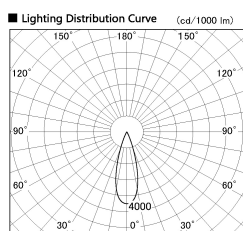

Item no. DD130-1235BB9030-DM1

Series Name: CAMOS Hospitality
Antiglare downlight (DD130)

Installation	Recessed mount
Type	CAMOS Hospitality Antiglare downlight (DD130)
Fixture wattage	12.1W
Beam angle	31 deg
Color Temp.	3000K
CRI	Ra>90
Luminous	739 lm
Body	Die-cast aluminum alloy
Body finish	N/A
Trim finish	Black
Reflector finish	Black
IP Rate	IP20
Light source	COB module
Input Voltage	AC220~240V
Dimming Type	1-10v Dimmable
Certificate	CE, CCC
Cut Hole	60mm