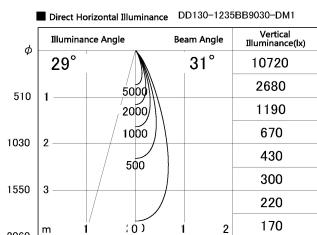

Item no. DD130-1235BB9030-DM1

Series Name: CAMOS Hospitality
Antiglare downlight (DD130)

Installation	Recessed mount
Type	CAMOS Hospitality Antiglare downlight (DD130)
Fixture wattage	12.1W
Beam angle	31 deg
Color Temp.	3000K
CRI	Ra>90
Luminous	739 lm
Body	Die-cast aluminum alloy
Body finish	N/A
Trim finish	Black
Reflector finish	Black
IP Rate	IP20
Light source	COB module
Input Voltage	AC220~240V
Dimming Type	1-10v Dimmable
Certificate	CE, CCC
Cut Hole	60mm