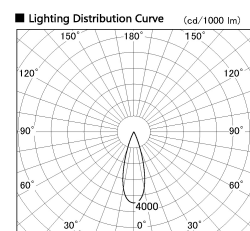

Item no. DD130-1235MW9030-DM1

Series Name: CAMOS Hospitality
Antiglare downlight (DD130)

Installation	Recessed mount
Type	CAMOS Hospitality Antiglare downlight (DD130)
Fixture wattage	12.1W
Beam angle	31 deg
Color Temp.	3000K
CRI	Ra>90
Luminous	745 lm
Body	Die-cast aluminum alloy
Body finish	N/A
Trim finish	White
Reflector finish	Mirror
IP Rate	IP20
Light source	COB module
Input Voltage	AC220~240V
Dimming Type	1-10v Dimmable
Certificate	CE, CCC
Cut Hole	60mm