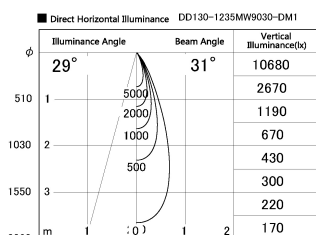

Item no. DD130-1235MW9030-DM1

Series Name: CAMOS Hospitality
Antiglare downlight (DD130)

Installation	Recessed mount
Type	CAMOS Hospitality Antiglare downlight (DD130)
Fixture wattage	12.1W
Beam angle	31 deg
Color Temp.	3000K
CRI	Ra>90
Luminous	745 lm
Body	Die-cast aluminum alloy
Body finish	N/A
Trim finish	White
Reflector finish	Mirror
IP Rate	IP20
Light source	COB module
Input Voltage	AC220~240V
Dimming Type	1-10v Dimmable
Certificate	CE, CCC
Cut Hole	60mm