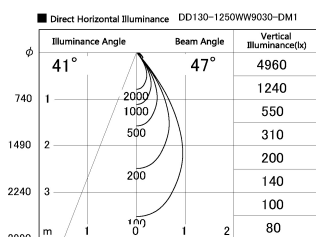

Item no. DD130-1250WW9030-DM1

Series Name: CAMOS Hospitality
Antiglare downlight (DD130)

Installation	Recessed mount
Type	CAMOS Hospitality Antiglare downlight (DD130)
Fixture wattage	12.1W
Beam angle	47 deg
Color Temp.	3000K
CRI	Ra>90
Luminous	714 lm
Body	Die-cast aluminum alloy
Body finish	N/A
Trim finish	White
Reflector finish	White
IP Rate	IP20
Light source	COB module
Input Voltage	AC220~240V
Dimming Type	1-10v Dimmable
Certificate	CE, CCC
Cut Hole	60mm