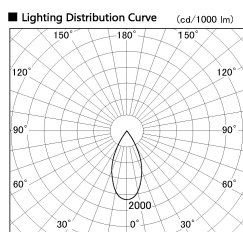

Item no. DD130-1250WW9030-DM1

Series Name: CAMOS Hospitality
Antiglare downlight (DD130)

Installation	Recessed mount
Type	CAMOS Hospitality Antiglare downlight (DD130)
Fixture wattage	12.1W
Beam angle	47 deg
Color Temp.	3000K
CRI	Ra>90
Luminous	714 lm
Body	Die-cast aluminum alloy
Body finish	N/A
Trim finish	White
Reflector finish	White
IP Rate	IP20
Light source	COB module
Input Voltage	AC220~240V
Dimming Type	1-10v Dimmable
Certificate	CE, CCC
Cut Hole	60mm