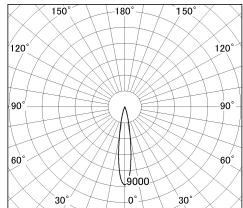

Installation	Recessed mount
Type	CAMOS Hospitality Antiglare downlight (DD130)
Fixture wattage	7.2W
Beam angle	17 deg
Color Temp.	3500K
CRI	Ra>90
Luminous	453 lm
Body	Die-cast aluminum alloy
Body finish	N/A
Trim finish	Black
Reflector finish	Mirror
IP Rate	IP20
Light source	COB module
Input Voltage	AC220~240V
Dimming Type	1-10v Dimmable
Certificate	CE, CCC
Cut Hole	60mm

■ Lighting Distribution Curve (cd/1000 lm)