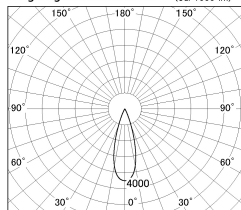

Installation	Recessed mount
Type	CAMOS Hospitality Antiglare downlight (DD130)
Fixture wattage	7.2W
Beam angle	31 deg
Color Temp.	3500K
CRI	Ra>90
Luminous	524 lm
Body	Die-cast aluminum alloy
Body finish	N/A
Trim finish	White
Reflector finish	Black
IP Rate	IP20
Light source	COB module
Input Voltage	AC220~240V
Dimming Type	1-10v Dimmable
Certificate	CE, CCC
Cut Hole	60mm

■ Lighting Distribution Curve (cd/1000 lm)