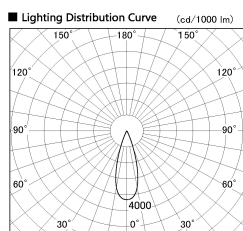

Item no. DD130-0535CB9035-DM1

Series Name: CAMOS Hospitality
Antiglare downlight (DD130)

Installation	Recessed mount
Type	CAMOS Hospitality Antiglare downlight (DD130)
Fixture wattage	7.2W
Beam angle	31 deg
Color Temp.	3500K
CRI	Ra>90
Luminous	532 lm
Body	Die-cast aluminum alloy
Body finish	N/A
Trim finish	Black
Reflector finish	Black Chrome
IP Rate	IP20
Light source	COB module
Input Voltage	AC220~240V
Dimming Type	1-10v Dimmable
Certificate	CE, CCC
Cut Hole	60mm