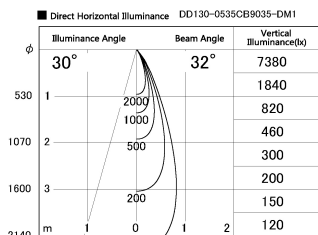

Item no. DD130-0535CB9035-DM1

Series Name: CAMOS Hospitality
Antiglare downlight (DD130)

Installation	Recessed mount
Type	CAMOS Hospitality Antiglare downlight (DD130)
Fixture wattage	7.2W
Beam angle	31 deg
Color Temp.	3500K
CRI	Ra>90
Luminous	532 lm
Body	Die-cast aluminum alloy
Body finish	N/A
Trim finish	Black
Reflector finish	Black Chrome
IP Rate	IP20
Light source	COB module
Input Voltage	AC220~240V
Dimming Type	1-10v Dimmable
Certificate	CE, CCC
Cut Hole	60mm