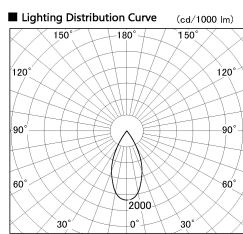

Item no. DD130-0550CW9035-DM1

Series Name: CAMOS Hospitality
Antiglare downlight (DD130)

Installation	Recessed mount
Type	
Fixture wattage	7.2W
Beam angle	47 deg
Color Temp.	3500K
CRI	Ra>90
Luminous	493 lm
Body	Die-cast aluminum alloy
Body finish	N/A
Trim finish	White
Reflector finish	Black Chrome
IP Rate	IP20
Light source	COB module
Input Voltage	AC220~240V
Dimming Type	1-10v Dimmable
Certificate	CE, CCC
Cut Hole	60mm