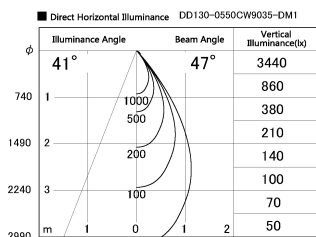

Item no. DD130-0550CW9035-DM1

Series Name: CAMOS Hospitality
Antiglare downlight (DD130)

Installation	Recessed mount
Type	
Fixture wattage	7.2W
Beam angle	47 deg
Color Temp.	3500K
CRI	Ra>90
Luminous	493 lm
Body	Die-cast aluminum alloy
Body finish	N/A
Trim finish	White
Reflector finish	Black Chrome
IP Rate	IP20
Light source	COB module
Input Voltage	AC220~240V
Dimming Type	1-10v Dimmable
Certificate	CE, CCC
Cut Hole	60mm