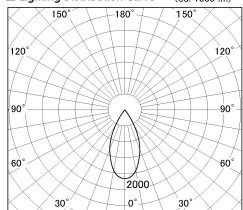

■ Lighting Distribution Curve (cd/1000 lm)