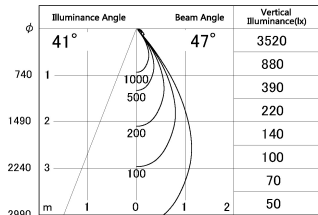

Item no. DD130-0550WB9035-DM1

Series Name: CAMOS Hospitality
Antiglare downlight (DD130)

■ Lighting Distribution Curve (cd/1000 lm)

Installation	Recessed mount
Type	CAMOS Hospitality Antiglare downlight (DD130)
Fixture wattage	7.2W
Beam angle	47 deg
Color Temp.	3500K
CRI	Ra>90
Luminous	506 lm
Body	Die-cast aluminum alloy
Body finish	N/A
Trim finish	Black
Reflector finish	White
IP Rate	IP20
Light source	COB module
Input Voltage	AC220~240V
Dimming Type	1-10v Dimmable
Certificate	CE, CCC
Cut Hole	60mm