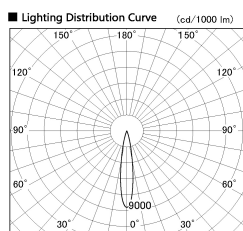

Item no. DD130-1215CB9035-DM1

Series Name: CAMOS Hospitality
Antiglare downlight (DD130)

■ Direct Horizontal Illuminance DD130-1215CB9035-DM1

φ	Illuminance Angle	Beam Angle	Vertical Illuminance (lx)
	17°	17°	23050
290	10000		5760
	5000		2560
590	2000		1440
	1000		920
890	500		640
	0		470
1190			360

Installation	Recessed mount
Type	CAMOS Hospitality Antiglare downlight (DD130)
Fixture wattage	12.1W
Beam angle	17 deg
Color Temp.	3500K
CRI	Ra>90
Luminous	664 lm
Body	Die-cast aluminum alloy
Body finish	N/A
Trim finish	Black
Reflector finish	Black Chrome
IP Rate	IP20
Light source	COB module
Input Voltage	AC220~240V
Dimming Type	1-10v Dimmable
Certificate	CE, CCC
Cut Hole	60mm