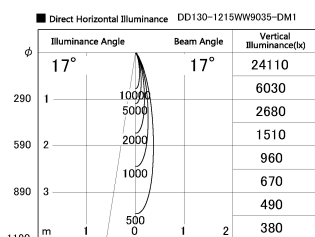

Item no. DD130-1215WW9035-DM1

Series Name: CAMOS Hospitality
Antiglare downlight (DD130)

Installation	Recessed mount
Type	CAMOS Hospitality Antiglare downlight (DD130)
Fixture wattage	12.1W
Beam angle	17 deg
Color Temp.	3500K
CRI	Ra>90
Luminous	685 lm
Body	Die-cast aluminum alloy
Body finish	N/A
Trim finish	White
Reflector finish	White
IP Rate	IP20
Light source	COB module
Input Voltage	AC220~240V
Dimming Type	1-10v Dimmable
Certificate	CE, CCC
Cut Hole	60mm