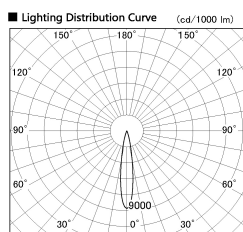

Item no. DD130-1215WW9035-DM1

Series Name: CAMOS Hospitality
Antiglare downlight (DD130)

Installation	Recessed mount
Type	CAMOS Hospitality Antiglare downlight (DD130)
Fixture wattage	12.1W
Beam angle	17 deg
Color Temp.	3500K
CRI	Ra>90
Luminous	685 lm
Body	Die-cast aluminum alloy
Body finish	N/A
Trim finish	White
Reflector finish	White
IP Rate	IP20
Light source	COB module
Input Voltage	AC220~240V
Dimming Type	1-10v Dimmable
Certificate	CE, CCC
Cut Hole	60mm