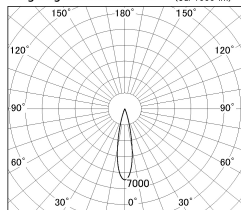

Installation	Recessed mount
Type	CAMOS Hospitality Antiglare downlight (DD130)
Fixture wattage	12.1W
Beam angle	22 deg
Color Temp.	3500K
CRI	Ra>90
Luminous	741 lm
Body	Die-cast aluminum alloy
Body finish	N/A
Trim finish	White
Reflector finish	Black
IP Rate	IP20
Light source	COB module
Input Voltage	AC220~240V
Dimming Type	1-10v Dimmable
Certificate	CE, CCC
Cut Hole	60mm

■ Lighting Distribution Curve (cd./1000 lm)