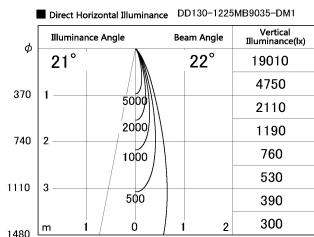

Item no. DD130-1225MB9035-DM1

Series Name: CAMOS Hospitality
Antiglare downlight (DD130)

Installation	Recessed mount
Type	CAMOS Hospitality Antiglare downlight (DD130)
Fixture wattage	12.1W
Beam angle	22 deg
Color Temp.	3500K
CRI	Ra>90
Luminous	751 lm
Body	Die-cast aluminum alloy
Body finish	N/A
Trim finish	Black
Reflector finish	Mirror
IP Rate	IP20
Light source	COB module
Input Voltage	AC220~240V
Dimming Type	1-10v Dimmable
Certificate	CE, CCC
Cut Hole	60mm