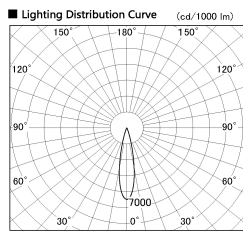

Item no. DD130-1225MB9035-DM1

Series Name: CAMOS Hospitality
Antiglare downlight (DD130)

Installation	Recessed mount
Type	CAMOS Hospitality Antiglare downlight (DD130)
Fixture wattage	12.1W
Beam angle	22 deg
Color Temp.	3500K
CRI	Ra>90
Luminous	751 lm
Body	Die-cast aluminum alloy
Body finish	N/A
Trim finish	Black
Reflector finish	Mirror
IP Rate	IP20
Light source	COB module
Input Voltage	AC220~240V
Dimming Type	1-10v Dimmable
Certificate	CE, CCC
Cut Hole	60mm