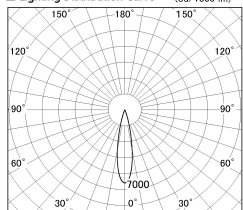

Installation	Recessed mount
Type	CAMOS Hospitality Antiglare downlight (DD130)
Fixture wattage	12.1W
Beam angle	22 deg
Color Temp.	3500K
CRI	Ra>90
Luminous	767 lm
Body	Die-cast aluminum alloy
Body finish	N/A
Trim finish	Black
Reflector finish	White
IP Rate	IP20
Light source	COB module
Input Voltage	AC220~240V
Dimming Type	1-10v Dimmable
Certificate	CE, CCC
Cut Hole	60mm

■ Lighting Distribution Curve (cd/1000 lm)