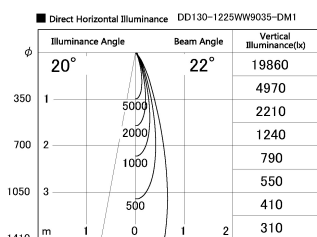

Item no. DD130-1225WW9035-DM1

Series Name: CAMOS Hospitality  
Antiglare downlight (DD130)

Installation	Recessed mount
Type	CAMOS Hospitality Antiglare downlight (DD130)
Fixture wattage	12.1W
Beam angle	22 deg
Color Temp.	3500K
CRI	Ra>90
Luminous	767 lm
Body	Die-cast aluminum alloy
Body finish	N/A
Trim finish	White
Reflector finish	White
IP Rate	IP20
Light source	COB module
Input Voltage	AC220~240V
Dimming Type	1-10v Dimmable
Certificate	CE, CCC
Cut Hole	60mm