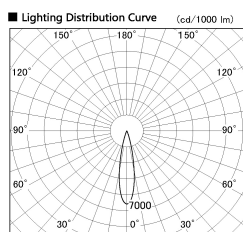

Item no. DD130-1225WW9035-DM1

Series Name: CAMOS Hospitality  
Antiglare downlight (DD130)

Installation	Recessed mount
Type	CAMOS Hospitality Antiglare downlight (DD130)
Fixture wattage	12.1W
Beam angle	22 deg
Color Temp.	3500K
CRI	Ra>90
Luminous	767 lm
Body	Die-cast aluminum alloy
Body finish	N/A
Trim finish	White
Reflector finish	White
IP Rate	IP20
Light source	COB module
Input Voltage	AC220~240V
Dimming Type	1-10v Dimmable
Certificate	CE, CCC
Cut Hole	60mm