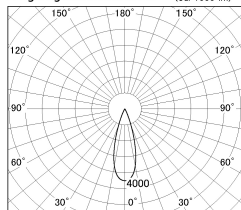

Installation	Recessed mount
Type	CAMOS Hospitality Antiglare downlight (DD130)
Fixture wattage	12.1W
Beam angle	31 deg
Color Temp.	3500K
CRI	Ra>90
Luminous	776 lm
Body	Die-cast aluminum alloy
Body finish	N/A
Trim finish	White
Reflector finish	Black
IP Rate	IP20
Light source	COB module
Input Voltage	AC220~240V
Dimming Type	1-10v Dimmable
Certificate	CE, CCC
Cut Hole	60mm

■ Lighting Distribution Curve (cd/1000 lm)