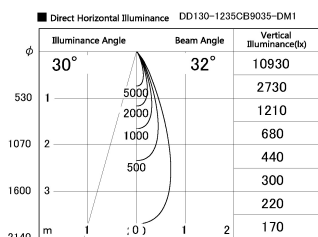

Item no. DD130-1235CB9035-DM1

Series Name: CAMOS Hospitality
Antiglare downlight (DD130)

Installation	Recessed mount
Type	CAMOS Hospitality Antiglare downlight (DD130)
Fixture wattage	12.1W
Beam angle	31 deg
Color Temp.	3500K
CRI	Ra>90
Luminous	787 lm
Body	Die-cast aluminum alloy
Body finish	N/A
Trim finish	Black
Reflector finish	Black Chrome
IP Rate	IP20
Light source	COB module
Input Voltage	AC220~240V
Dimming Type	1-10v Dimmable
Certificate	CE, CCC
Cut Hole	60mm