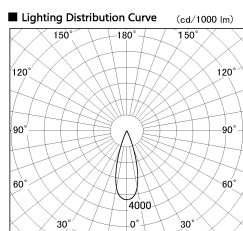

Item no. DD130-1235CB9035-DM1

Series Name: CAMOS Hospitality
Antiglare downlight (DD130)

Installation	Recessed mount
Type	CAMOS Hospitality Antiglare downlight (DD130)
Fixture wattage	12.1W
Beam angle	31 deg
Color Temp.	3500K
CRI	Ra>90
Luminous	787 lm
Body	Die-cast aluminum alloy
Body finish	N/A
Trim finish	Black
Reflector finish	Black Chrome
IP Rate	IP20
Light source	COB module
Input Voltage	AC220~240V
Dimming Type	1-10v Dimmable
Certificate	CE, CCC
Cut Hole	60mm