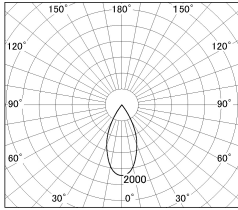

■ Lighting Distribution Curve (cd./1000 lm)