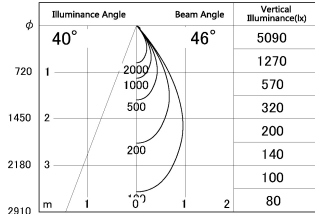

Item no. DD130-1250BW9035-DM1

Series Name: CAMOS Hospitality
Antiglare downlight (DD130)

■ Lighting Distribution Curve (cd./1000 lm)

Installation	Recessed mount
Type	CAMOS Hospitality Antiglare downlight (DD130)
Fixture wattage	12.1W
Beam angle	46 deg
Color Temp.	3500K
CRI	Ra>90
Luminous	714 lm
Body	Die-cast aluminum alloy
Body finish	N/A
Trim finish	White
Reflector finish	Black
IP Rate	IP20
Light source	COB module
Input Voltage	AC220~240V
Dimming Type	1-10v Dimmable
Certificate	CE, CCC
Cut Hole	60mm