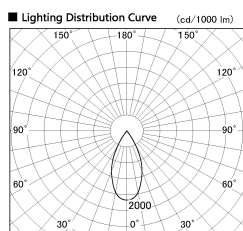

Item no. DD130-1250CB9035-DM1

Series Name: CAMOS Hospitality
Antiglare downlight (DD130)

Installation	Recessed mount
Type	CAMOS Hospitality Antiglare downlight (DD130)
Fixture wattage	12.1W
Beam angle	47 deg
Color Temp.	3500K
CRI	Ra>90
Luminous	729 lm
Body	Die-cast aluminum alloy
Body finish	N/A
Trim finish	Black
Reflector finish	Black Chrome
IP Rate	IP20
Light source	COB module
Input Voltage	AC220~240V
Dimming Type	1-10v Dimmable
Certificate	CE, CCC
Cut Hole	60mm