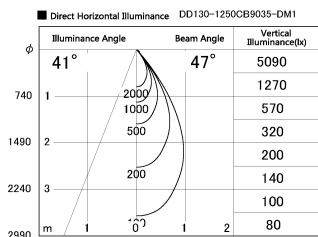

Item no. DD130-1250CB9035-DM1

Series Name: CAMOS Hospitality
Antiglare downlight (DD130)

Installation	Recessed mount
Type	CAMOS Hospitality Antiglare downlight (DD130)
Fixture wattage	12.1W
Beam angle	47 deg
Color Temp.	3500K
CRI	Ra>90
Luminous	729 lm
Body	Die-cast aluminum alloy
Body finish	N/A
Trim finish	Black
Reflector finish	Black Chrome
IP Rate	IP20
Light source	COB module
Input Voltage	AC220~240V
Dimming Type	1-10v Dimmable
Certificate	CE, CCC
Cut Hole	60mm