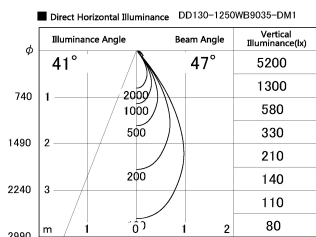

Item no. DD130-1250WB9035-DM1

Series Name: CAMOS Hospitality  
Antiglare downlight (DD130)

Installation	Recessed mount
Type	
Fixture wattage	12.1W
Beam angle	47 deg
Color Temp.	3500K
CRI	Ra>90
Luminous	749 lm
Body	Die-cast aluminum alloy
Body finish	N/A
Trim finish	Black
Reflector finish	White
IP Rate	IP20
Light source	COB module
Input Voltage	AC220~240V
Dimming Type	1-10v Dimmable
Certificate	CE, CCC
Cut Hole	60mm