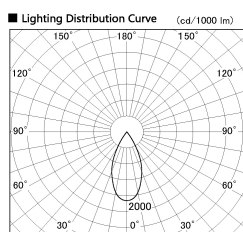

Item no. DD130-1250WB9035-DM1

Series Name: CAMOS Hospitality  
Antiglare downlight (DD130)

Installation	Recessed mount
Type	
Fixture wattage	12.1W
Beam angle	47 deg
Color Temp.	3500K
CRI	Ra>90
Luminous	749 lm
Body	Die-cast aluminum alloy
Body finish	N/A
Trim finish	Black
Reflector finish	White
IP Rate	IP20
Light source	COB module
Input Voltage	AC220~240V
Dimming Type	1-10v Dimmable
Certificate	CE, CCC
Cut Hole	60mm