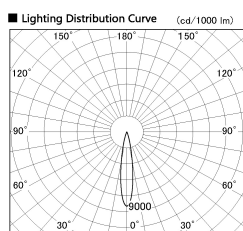

Item no. DD130-0515BB9040-DM1

Series Name: CAMOS Hospitality
Antiglare downlight (DD130)

Installation	Recessed mount
Type	CAMOS Hospitality Antiglare downlight (DD130)
Fixture wattage	7.2W
Beam angle	17 deg
Color Temp.	4000K
CRI	Ra>90
Luminous	460 lm
Body	Die-cast aluminum alloy
Body finish	N/A
Trim finish	Black
Reflector finish	Black
IP Rate	IP20
Light source	COB module
Input Voltage	AC220~240V
Dimming Type	1-10v Dimmable
Certificate	CE, CCC
Cut Hole	60mm