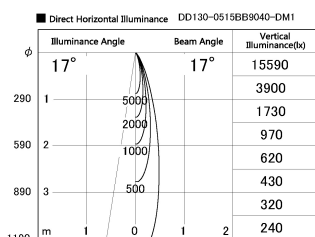

Item no. DD130-0515BB9040-DM1

Series Name: CAMOS Hospitality
Antiglare downlight (DD130)

Installation	Recessed mount
Type	CAMOS Hospitality Antiglare downlight (DD130)
Fixture wattage	7.2W
Beam angle	17 deg
Color Temp.	4000K
CRI	Ra>90
Luminous	460 lm
Body	Die-cast aluminum alloy
Body finish	N/A
Trim finish	Black
Reflector finish	Black
IP Rate	IP20
Light source	COB module
Input Voltage	AC220~240V
Dimming Type	1-10v Dimmable
Certificate	CE, CCC
Cut Hole	60mm