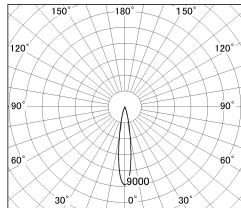

Installation	Recessed mount
Type	CAMOS Hospitality Antiglare downlight (DD130)
Fixture wattage	7.2W
Beam angle	17 deg
Color Temp.	4000K
CRI	Ra>90
Luminous	466 lm
Body	Die-cast aluminum alloy
Body finish	N/A
Trim finish	Black
Reflector finish	Mirror
IP Rate	IP20
Light source	COB module
Input Voltage	AC220~240V
Dimming Type	1-10v Dimmable
Certificate	CE, CCC
Cut Hole	60mm

■ Lighting Distribution Curve (cd/1000 lm)