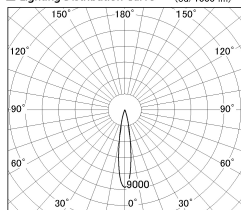

Installation	Recessed mount
Type	CAMOS Hospitality Antiglare downlight (DD130)
Fixture wattage	7.2W
Beam angle	17 deg
Color Temp.	4000K
CRI	Ra>90
Luminous	476 lm
Body	Die-cast aluminum alloy
Body finish	N/A
Trim finish	Black
Reflector finish	White
IP Rate	IP20
Light source	COB module
Input Voltage	AC220~240V
Dimming Type	1-10v Dimmable
Certificate	CE, CCC
Cut Hole	60mm

■ Lighting Distribution Curve (cd/1000 lm)