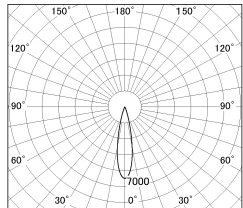

Installation	Recessed mount
Type	CAMOS Hospitality Antiglare downlight (DD130)
Fixture wattage	7.2W
Beam angle	22 deg
Color Temp.	4000K
CRI	Ra>90
Luminous	522 lm
Body	Die-cast aluminum alloy
Body finish	N/A
Trim finish	Black
Reflector finish	Mirror
IP Rate	IP20
Light source	COB module
Input Voltage	AC220~240V
Dimming Type	1-10v Dimmable
Certificate	CE, CCC
Cut Hole	60mm

■ Lighting Distribution Curve (cd/1000 lm)