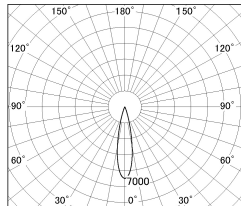

Installation	Recessed mount
Type	CAMOS Hospitality Antiglare downlight (DD130)
Fixture wattage	7.2W
Beam angle	22 deg
Color Temp.	4000K
CRI	Ra>90
Luminous	522 lm
Body	Die-cast aluminum alloy
Body finish	N/A
Trim finish	White
Reflector finish	Mirror
IP Rate	IP20
Light source	COB module
Input Voltage	AC220~240V
Dimming Type	1-10v Dimmable
Certificate	CE, CCC
Cut Hole	60mm

■ Lighting Distribution Curve (cd./1000 lm)